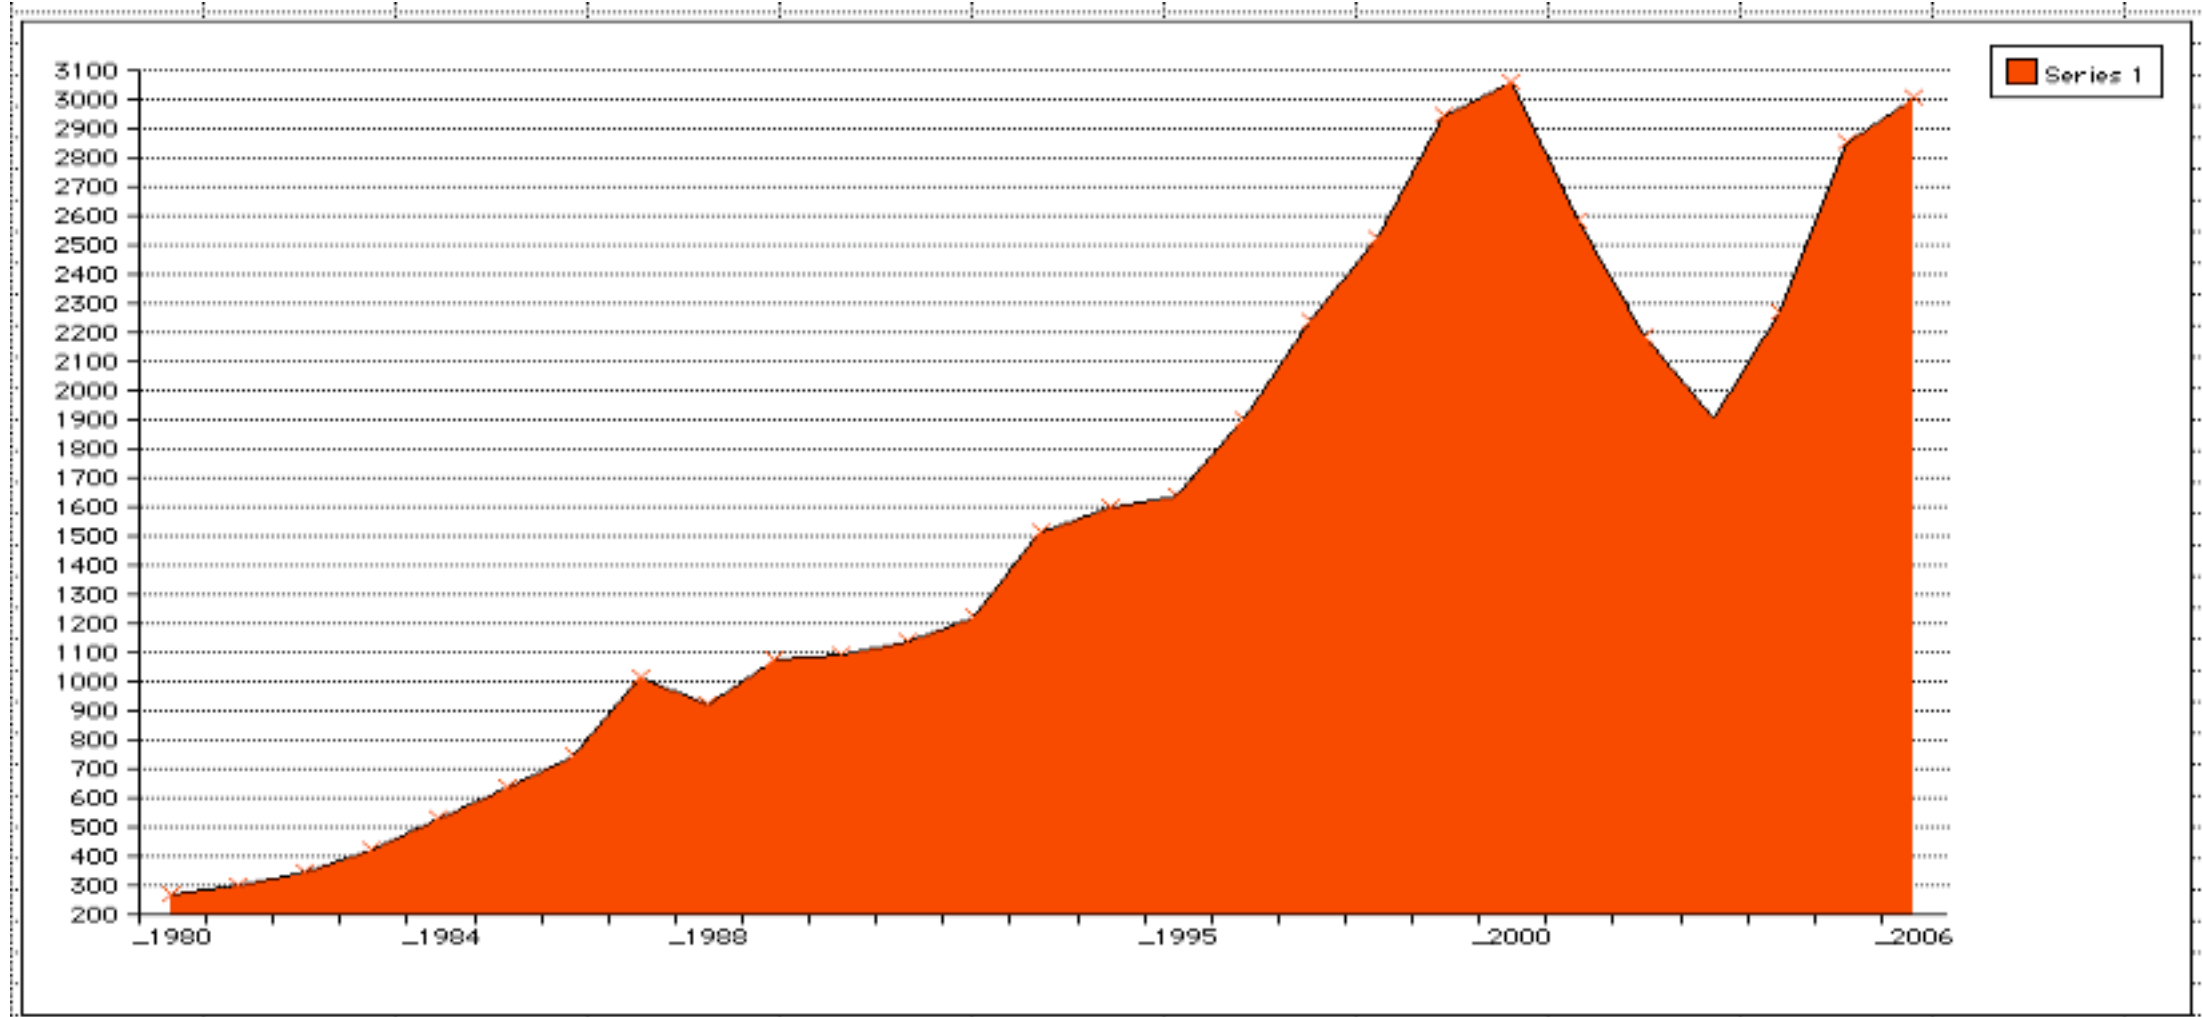

# HISTORY OF THE FTSE ALL SHARE INDEX

1900 to 1950

1950 to 1975

1970 to 1990

# 1980 to 2006

# LAST 5 YEARS

# 1900 to 2006