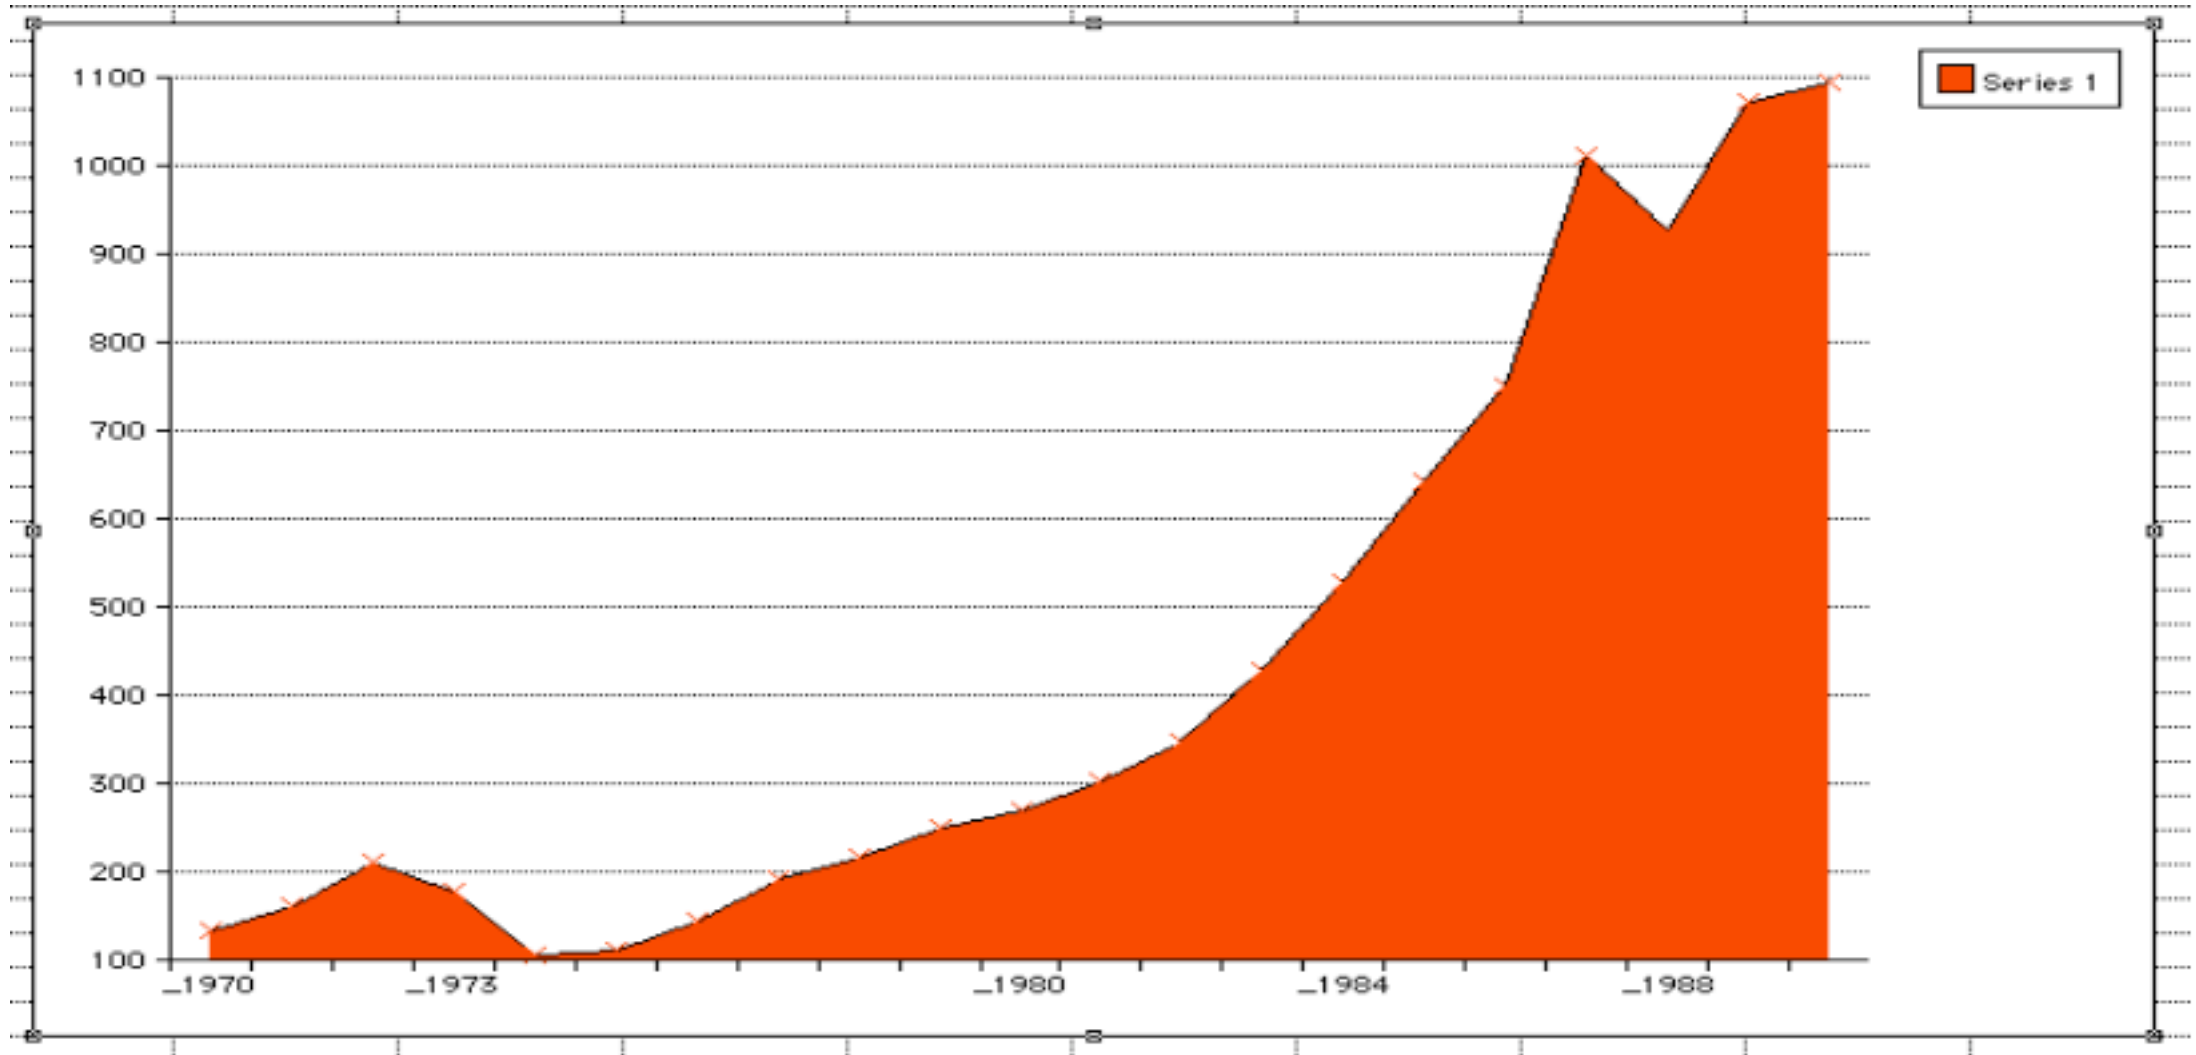

# HISTORY OF THE FTSE ALL SHARE INDEX

1900 to 1950

1950 to 1975

1970 to 1990

# 1980 to 2006

# LAST 5 YEARS

# 1900 to 2006