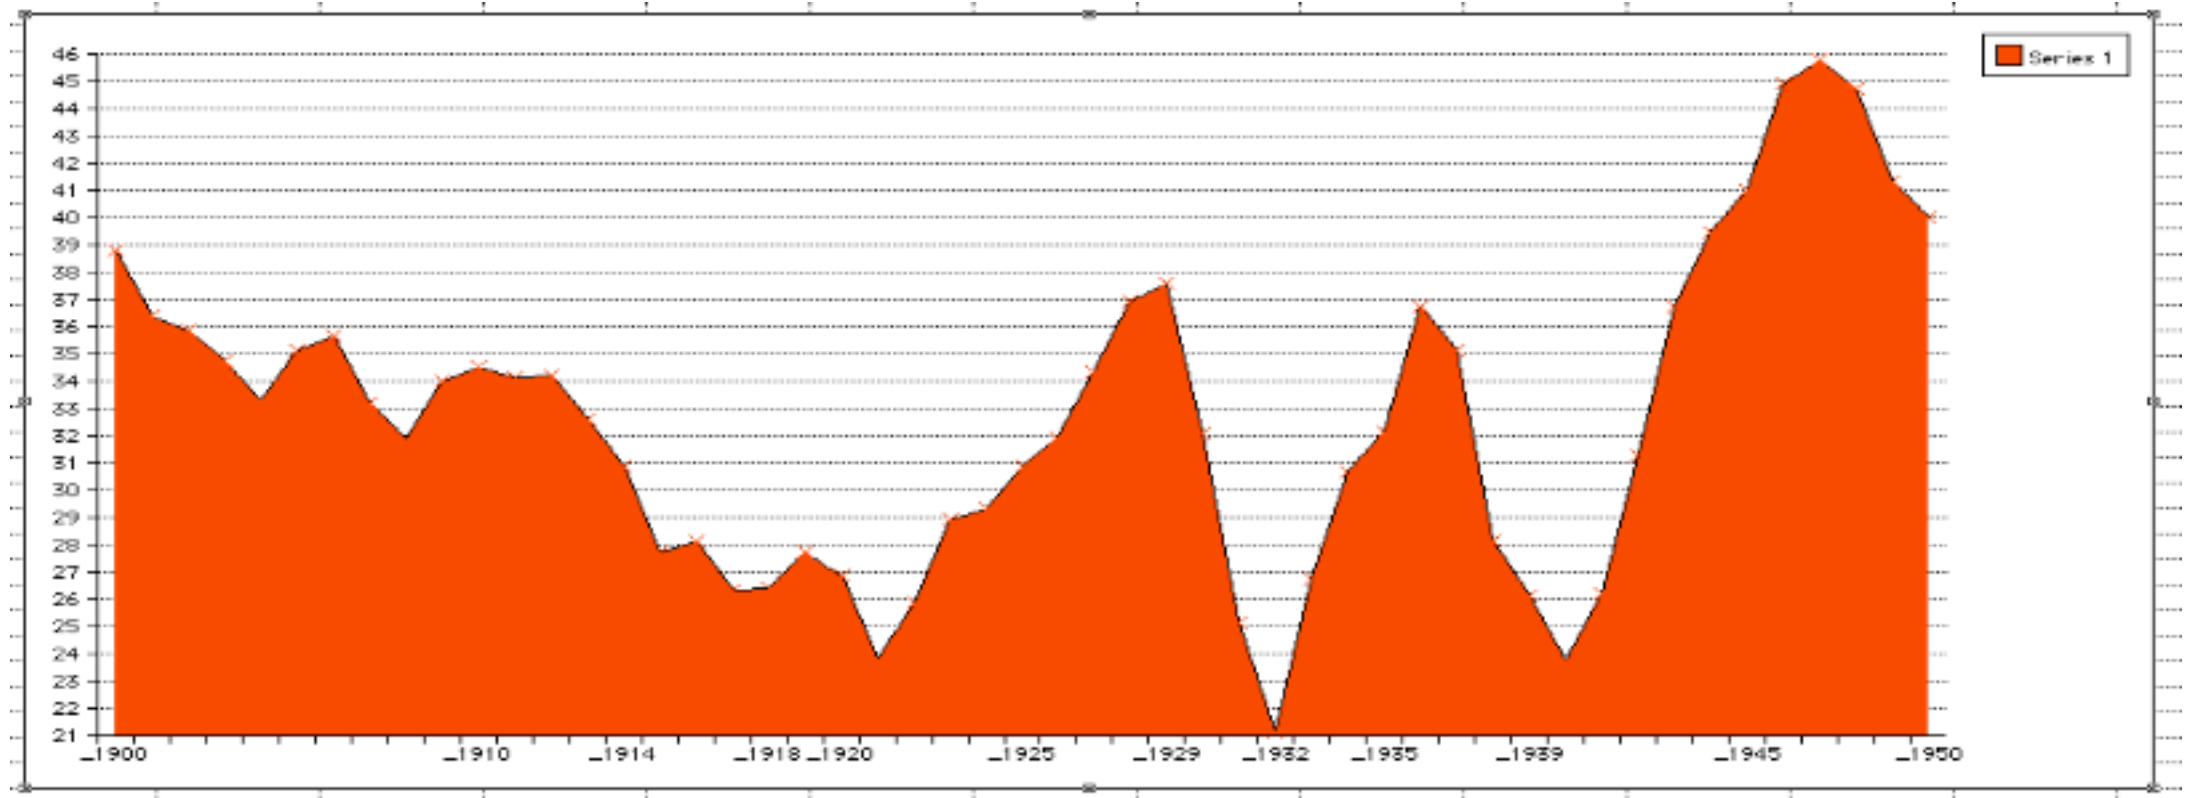

# HISTORY OF THE FTSE ALL SHARE INDEX

1900 to 1950

1950 to 1975

1970 to 1990

# 1980 to 2006

# LAST 5 YEARS

# 1900 to 2006